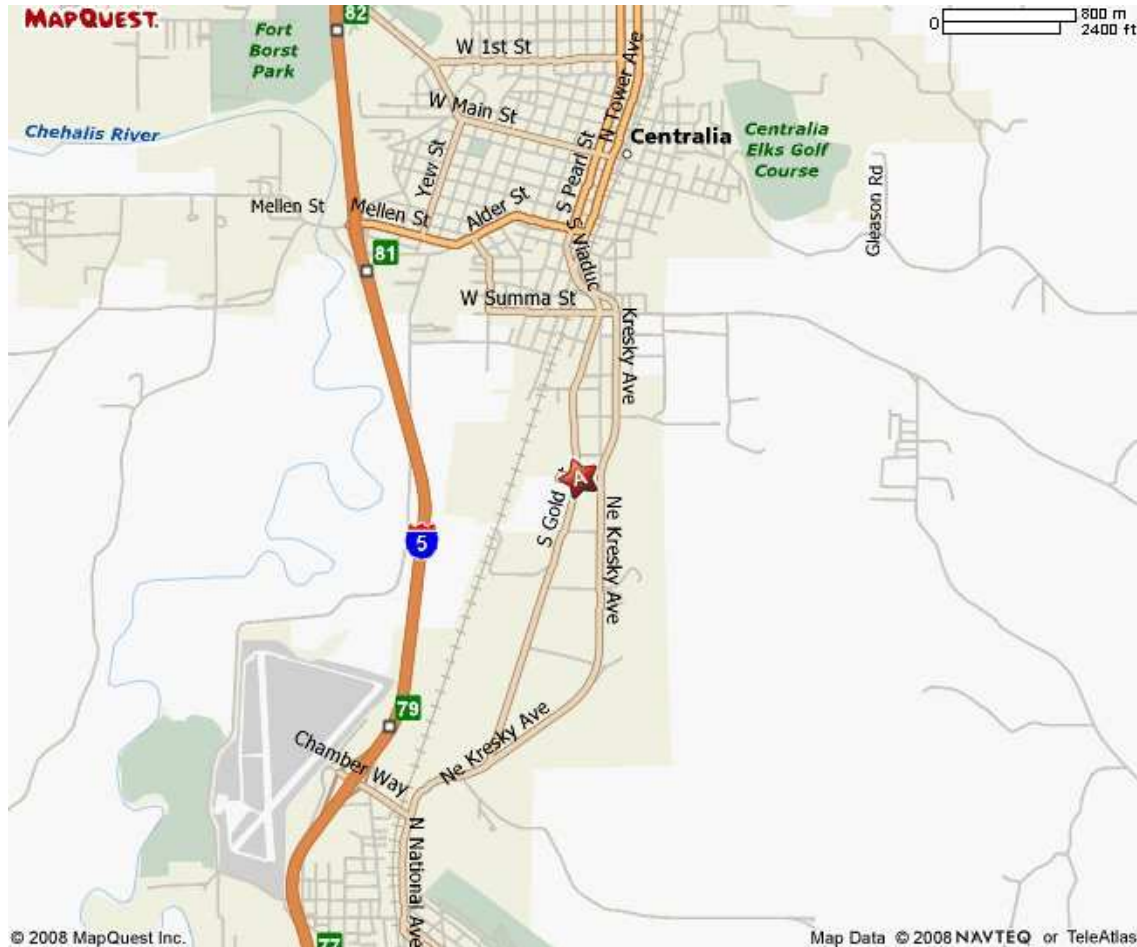

## Map and Directions to Quilters Junction and Bernina

1728 South Gold Street, Centralia WA 98531

Store Phone: 360-807-1255

### Directions:

**From North of Centralia:** Take I-5 south to Exit 81 / Mellen Street, take the Mellen Street Exit. At the bottom of the off-ramp, turn left onto Mellen Street (which is also Hwy 507). Proceed .9 miles and turn right onto Pearl Street, and go 1.2 miles. Note: Pearl Street will become a bridge, after the bridge, Pearl Street becomes Gold Street. Watch for Quilters Junction in the Fairway Shopping Center on the right side of the street.

**From South of Centralia:** Take I-5 North to Exit 79 / Chamber Way, take the Chamber Way Exit. At the bottom of the off-ramp, turn right onto Chamber Way, and proceed .2 miles. Turn left onto North National Avenue, go .4 miles. Stay straight to go onto NE Kresky Avenue. Proceed 1.6 miles and turn left into the Fairway Shopping Center, Quilters Junction is on the West side of the center.